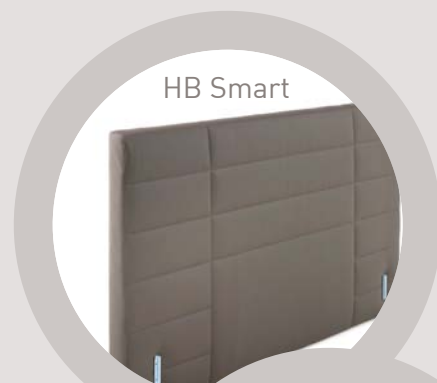

HB Diamond

EXTRA OPTIES

Hocker met lade (H:41 x B:41 x L:48cm)	€ 259/st
(Optioneel met potenset Versus, Corner, Versus extra hoog of Optic)	
Nachtkastje Diamond	€ 169/st
(Met lichtkleurig of donkerkleurig glas)	
Bank Reposa (H:140 x B:41 x L:41cm)	€ 359/st
Boxhoes	€ 288
Voetbord (laag en hoog)	€ 278

Recto (H:58cm/68cm)
Flexion (H:58cm/68cm)

Square (H:58cm/68cm)/
Arch (H:63cm/73cm)

Hoofdbord Smart (H:112cm)= + € 75
Hoofdbord Diamond (H:112 cm)= + € 75

XL-maten Hoofdborden

Max. standaardbreedte = 200cm (inbegrepen in actieprijs)

- Breedte 220cm = + € 55
- Breedte 240cm = + € 110

2C

Comfortlaag matrassen:

Pocketverenmatras Versus standaard afgewerkt met 2x 25mm HR

- Afwerking 2x 25mm LATEX = + € 145
- Afwerking 2x 25mm VISCO = + € 145

3C

Topper Versus Latex/ Visco:

Topper Versus standaard met 50mm HR-35kg/m² (koudschuim)

- Topper met 50mm LATEX = + € 145
- Topper met 50mm VISCO = + € 145

Lengte 220cm: 2C: + €198   3C: + €248

Corner poten (H10cm):

2x set poten = + € 60
of 1x set poten + 2 koppelpoten = + € 30

Versus extra hoog (H15cm): geen meerprijs

- Zwevend hoofdbord
- Geen koppelpoot mogelijk

Optic (10cm)

2x set poten = + € 52
of 1x set poten + 2 koppelpoten = + € 26

HB Smart