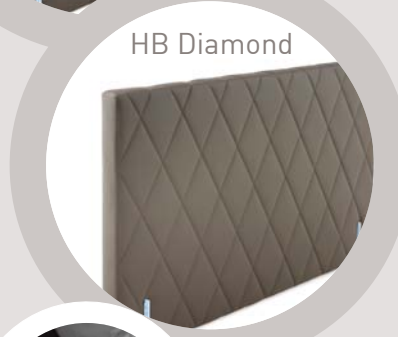

### Optic (10cm)

2x set poten = + € 52  
of 1x set poten + 2 koppelpoten = + € 26

HB Smart

HB Diamond

wenge

eiken

alu

zwart